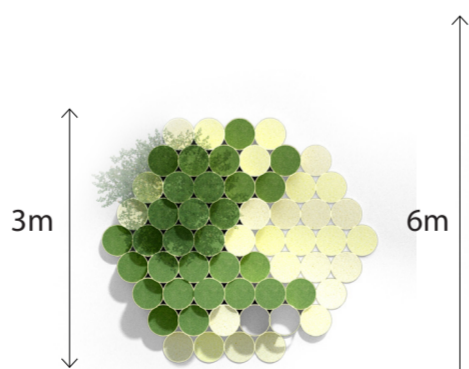

Re-Green Notting Hill

George King Architects X Grow 2 Know

GEORGE KING ARCHITECTS

GROW2KNOW

Proposal

Our vision is driven by the power of plants to reconnect people to nature and each other. Our aim is to re-green Notting Hill Gate by installing a series of small, sculpted pocket gardens that together create a new undulating landscape for the community to explore, play, relax and perform.

The design of our gardens draws on the colours, patterns and traditions of the local community. The Notting Hill Carnival and the tradition of upcycling discarded oil drums to create Steel Pans has inspired us to create our gardens entirely from upcycled industrial oil drums. We hope that the transformation of a discarded waste product containing toxic and polluting oil into a beautiful, lush community garden will be an inspiration to help us live more sustainably and sends a powerful message of our need to move beyond oil and other damaging fossil fuels.

The oil drum is the basic module of our gardens and will be transformed for a variety of uses including planters, seating, insect habitat, stages and lighting. They will be brightly painted and decorated with patterns inspired by the eclectic range of goods from around the world found in nearby Portobello Road Market.

Re-greening as an educational tool is at the heart of our design so each garden will include a large number and variety of plants. Each plant will include an infographic providing information about the plant and its cultural significance to the diverse communities of Notting Hill and a QR code which can be scanned to find it in local shops and restaurants.

Small

Please scan this QR code to submit feedback on the proposed competition entry